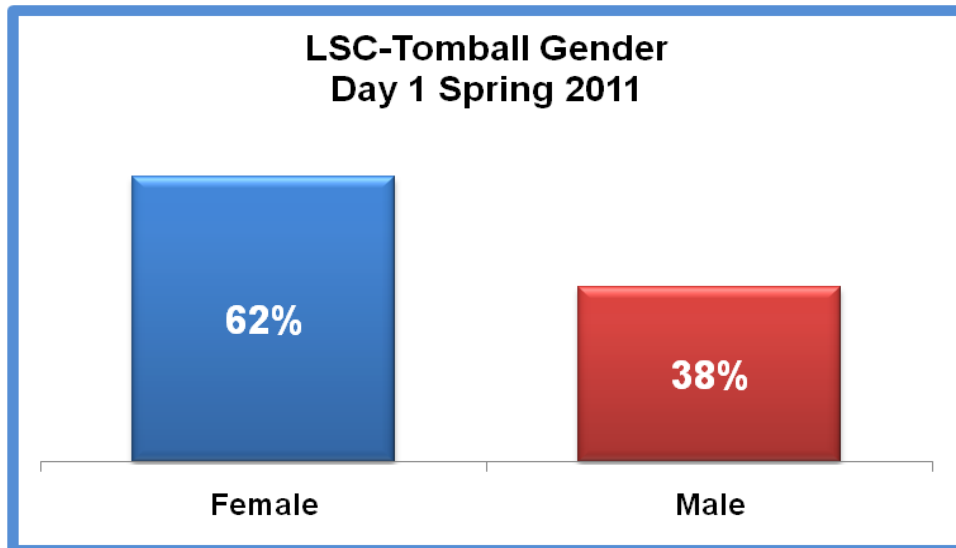

**Lone Star College System
LSC-Tomball
Student Demographics Trends
Day 1
Spring 2011**

Source: ORIE 1/18/2011
WO-2298
cah