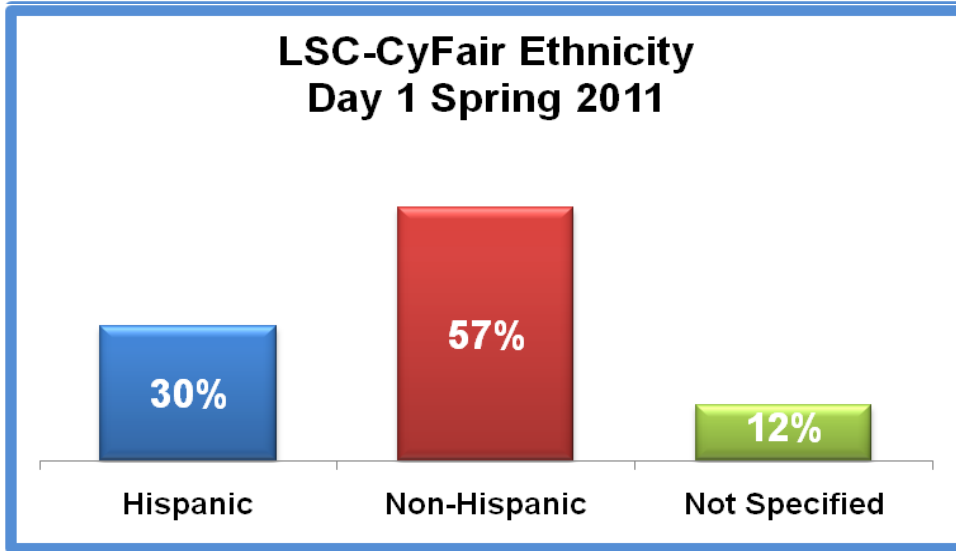

**Lone Star College System
LSC-CyFair
Student Demographics Trends
Day 1
Spring 2011**

Source: ORIE 1/18/2011
WO-2298
cah