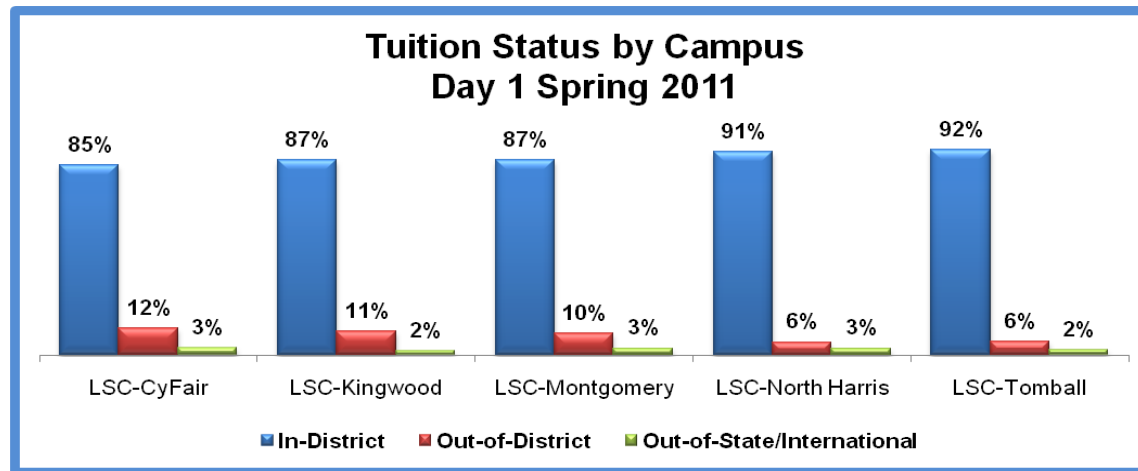

**Lone Star College System
Student Demographics
Day 1
Spring 2011**

Tuition Status	System-wide		LSC-CyFair		LSC-Kingwood		LSC-Montgomery		LSC-North Harris		LSC-Tomball	
	#	%	#	%	#	%	#	%	#	%	#	%
In-District	60,509	88%	15,401	85%	9,268	87%	10,800	87%	14,865	91%	10,175	92%
Out-of-District	6,098	9%	2,165	12%	1,124	11%	1,181	10%	954	6%	674	6%
Out-of-State/International	1,916	3%	593	3%	213	2%	377	3%	488	3%	245	2%
Other	19	0%	5	0%	4	0%	4	0%	4	0%	2	0%
Grand Total	68,542	100%	18,164	100%	10,609	100%	12,362	100%	16,311	100%	11,096	100%

Source: ORIE 1/18/2011
WO-2298
cah