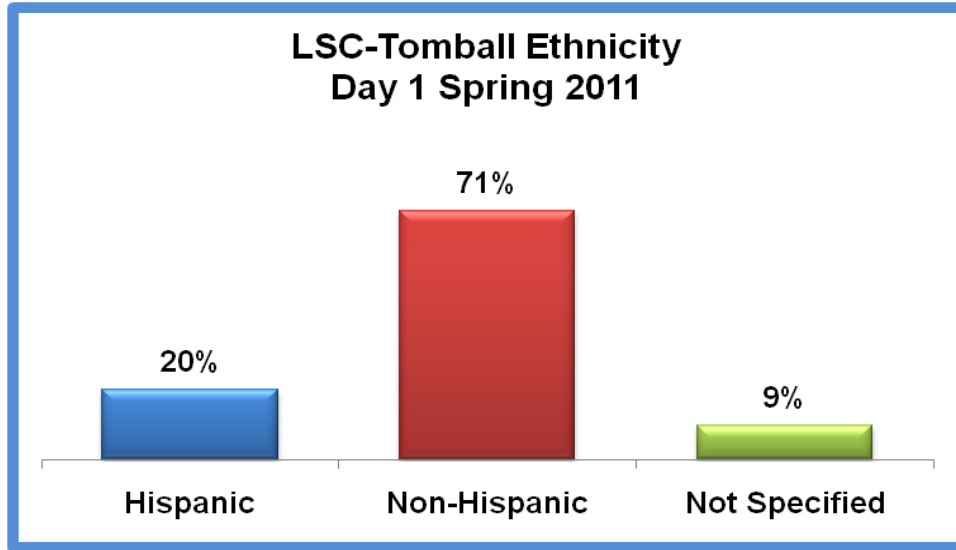

**Lone Star College System
LSC-Tomball
Student Demographics Trends
Day 1
Spring 2011**

Source: ORIE 1/18/2011
WO-2298
cah