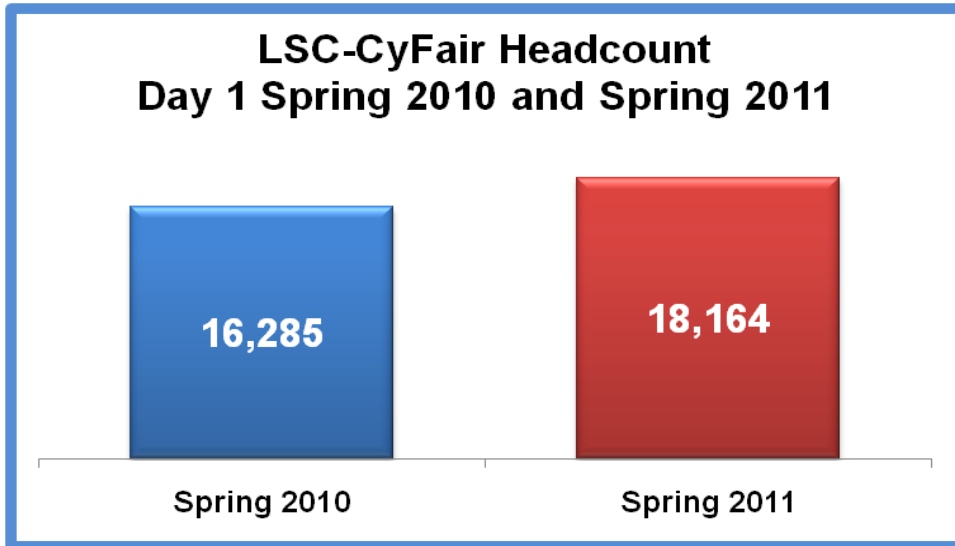

Source: ORIE 1/18/2011
WO-2298
cah

**Lone Star College System
Student Demographics
Day 1
Spring 2011**

Source: ORIE 1/18/2011
 WO-2298
 cah

**Lone Star College System
LSC-CyFair
Student Demographics Trends
Day 1
Spring 2011**