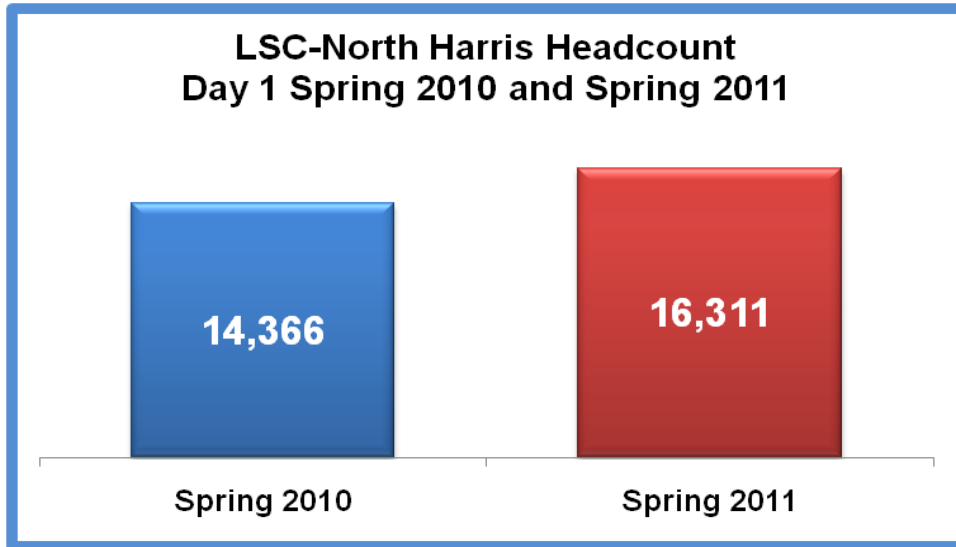

Research and Institutional Effectiveness

Lone Star College System LSC-North Harris Student Demographics Trends Day 1 Spring 2011

Source: ORIE 1/18/2011
WO-2298
cah