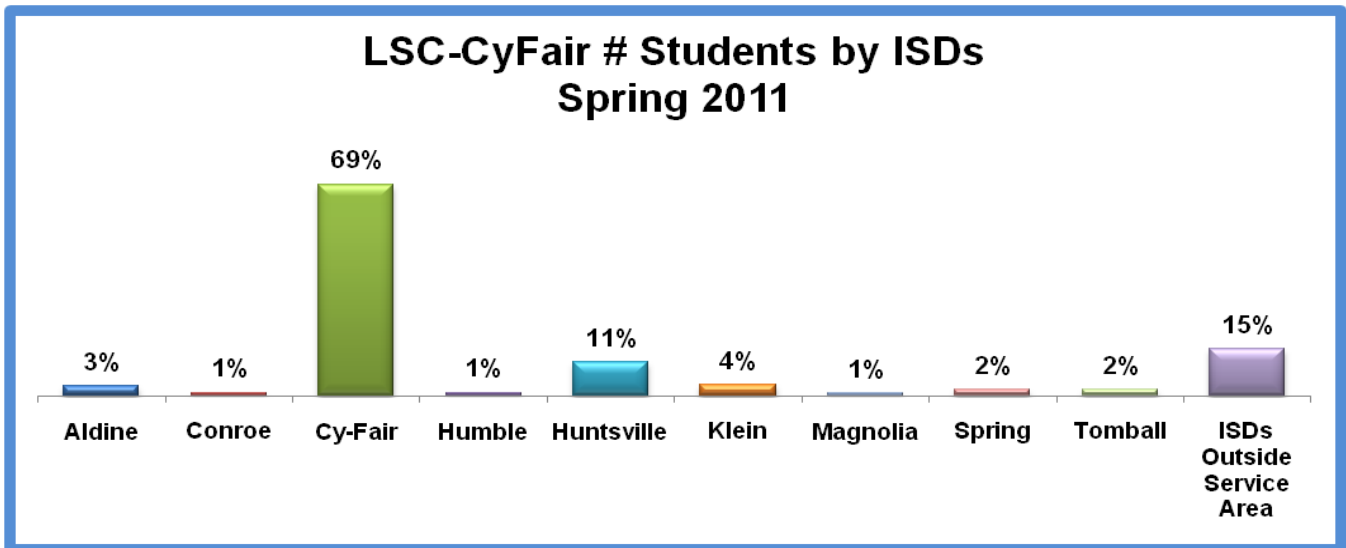

Source: ORIE 1/18/2011
WO-2298
cah

**Lone Star College System
Student Demographics
Day 1
Spring 2011**

Source: ORIE 1/18/2011
 WO-2298
 cah

**Lone Star College System
LSC-CyFair
Student Demographics Trends
Day 1
Spring 2011**

Source: ORIE 1/18/2011
WO-2298
cah

**Lone Star College System
LSC-CyFair
Student Demographics Trends
Day 1
Spring 2011**

Source: ORIE 1/18/2011
WO-2298
cah

**Lone Star College System
LSC-CyFair
Student Demographics Trends
Day 1
Spring 2011**