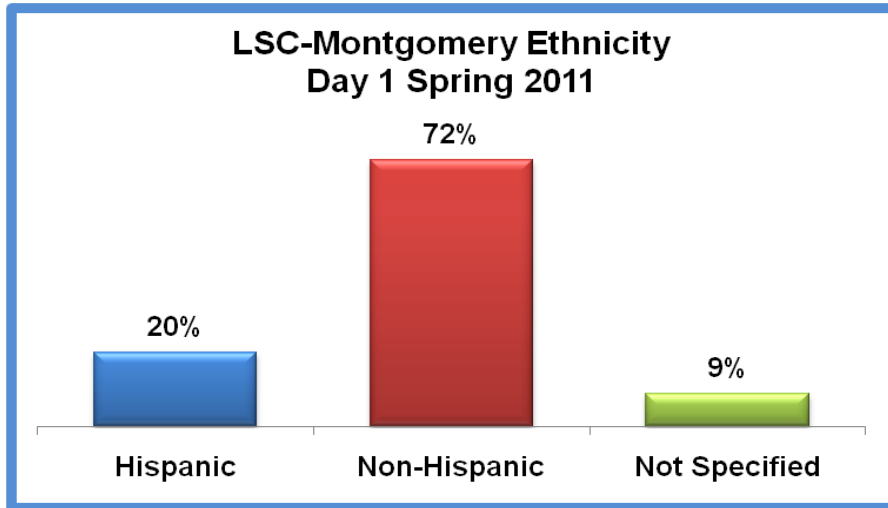

**Lone Star College System
LSC-Montgomery
Student Demographics Trends
Day 1
Spring 2011**

Source: ORIE 1/18/2011
WO-2298
cah