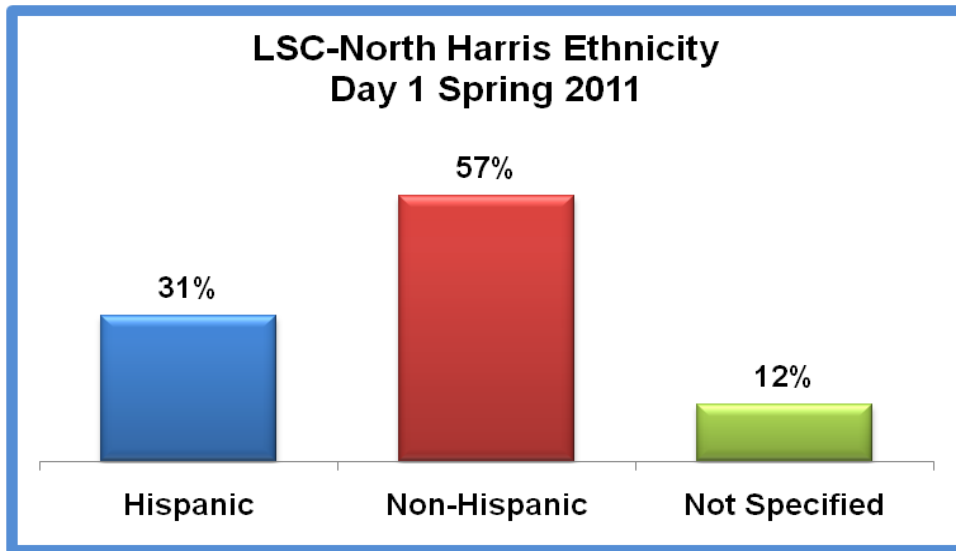

Research and Institutional Effectiveness

Lone Star College System LSC-North Harris Student Demographics Trends Day 1 Spring 2011

Source: ORIE 1/18/2011
WO-2298
cah