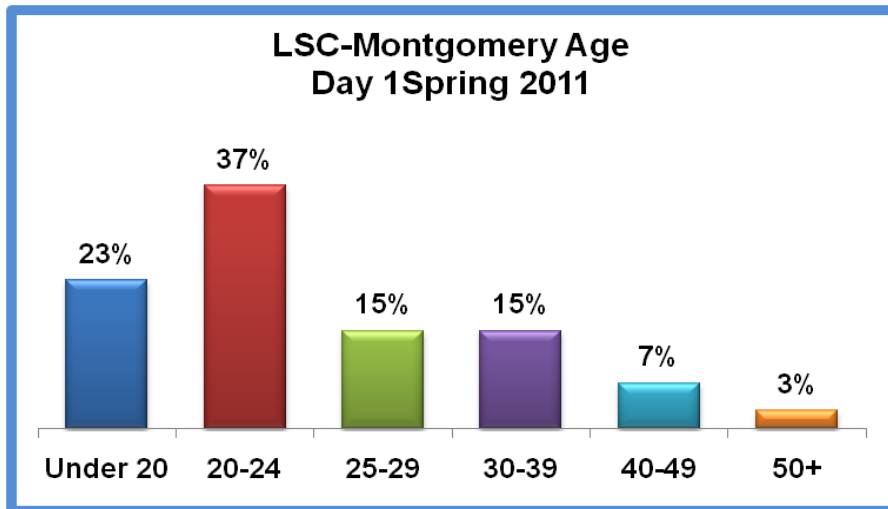

**Lone Star College System
LSC-Montgomery
Student Demographics Trends
Day 1
Spring 2011**

Source: ORIE 1/18/2011
WO-2298
cah