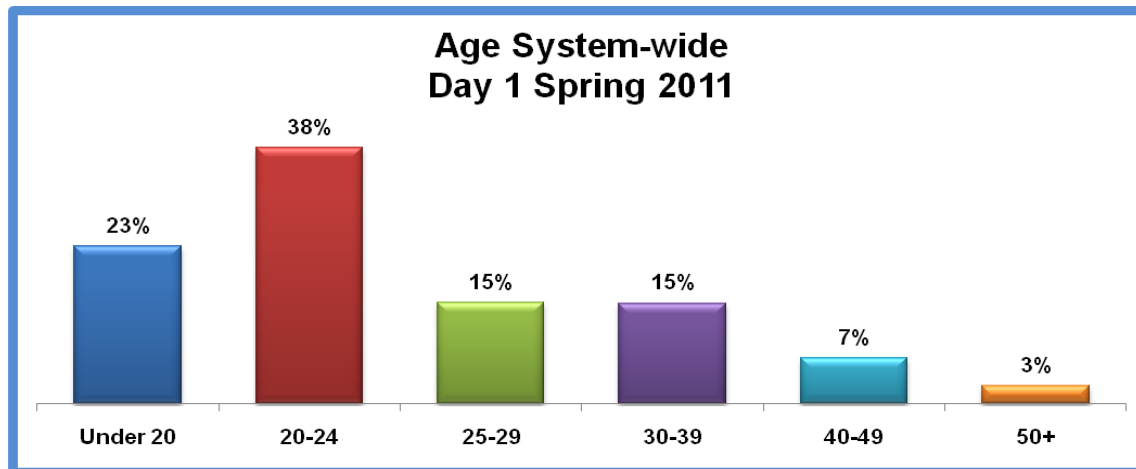

**Lone Star College System
Student Demographics
Day 1
Spring 2011**

Age	System-wide		LSC-CyFair		LSC-Kingwood		LSC-Montgomery		LSC-North Harris		LSC-Tomball	
	#	%	#	%	#	%	#	%	#	%	#	%
Under 20	15,828	23%	4,606	25%	2,036	19%	2,819	23%	3,425	21%	2,942	27%
20-24	25,720	38%	7,151	39%	3,923	37%	4,616	37%	5,910	36%	4,120	37%
25-29	10,207	15%	2,519	14%	1,655	16%	1,851	15%	2,631	16%	1,551	14%
30-39	10,140	15%	2,397	13%	1,776	17%	1,835	15%	2,659	16%	1,473	13%
40-49	4,631	7%	1,055	6%	829	8%	864	7%	1,175	7%	708	6%
50+	1,815	3%	388	2%	357	3%	345	3%	455	3%	270	2%
Missing	201	0%	48	0%	33	0%	32	0%	56	0%	32	0%
Grand Total	68,542	100%	18,164	100%	10,609	100%	12,362	100%	16,311	100%	11,096	100%

Source: ORIE 1/18/2011
WO-2298
cah