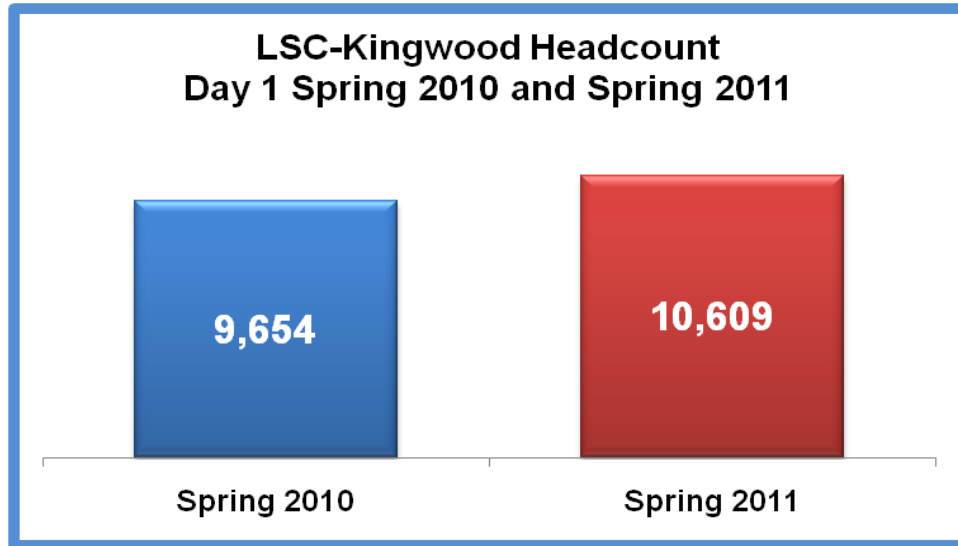

Source: ORIE 1/18/2011
WO-2298
cah

**Lone Star College System
Student Demographics
Day 1
Spring 2011**

Source: ORIE 1/18/2011
 WO-2298
 cah

**Lone Star College System
LSC-CyFair
Student Demographics Trends
Day 1
Spring 2011**

Source: ORIE 1/18/2011
WO-2298
cah

**Lone Star College System
LSC-CyFair
Student Demographics Trends
Day 1
Spring 2011**

Source: ORIE 1/18/2011
WO-2298
cah

**Lone Star College System
LSC-CyFair
Student Demographics Trends
Day 1
Spring 2011**

Source: ORIE 1/18/2011
WO-2298

**Lone Star College System
LSC-Kingwood
Student Demographics Trends
Day 1
Spring 2011**

Source: ORIE 1/18/2011
WO-2298
cah

**Lone Star College System
LSC-Kingwood
Student Demographics Trends
Day 1
Spring 2011**