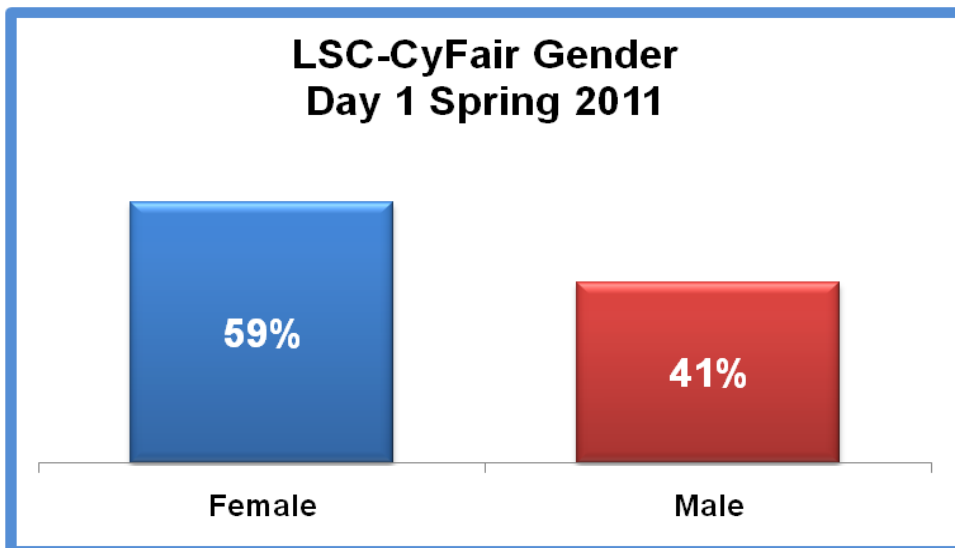

Source: ORIE 1/18/2011
WO-2298
cah

**Lone Star College System
Student Demographics
Day 1
Spring 2011**

Source: ORIE 1/18/2011
 WO-2298
 cah

**Lone Star College System
LSC-CyFair
Student Demographics Trends
Day 1
Spring 2011**