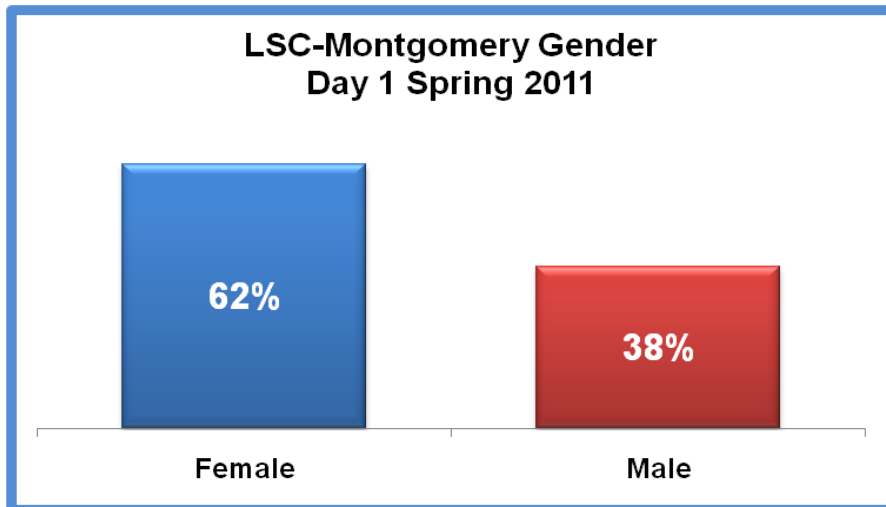

**Lone Star College System
LSC-Montgomery
Student Demographics Trends
Day 1
Spring 2011**

Source: ORIE 1/18/2011
WO-2298
cah