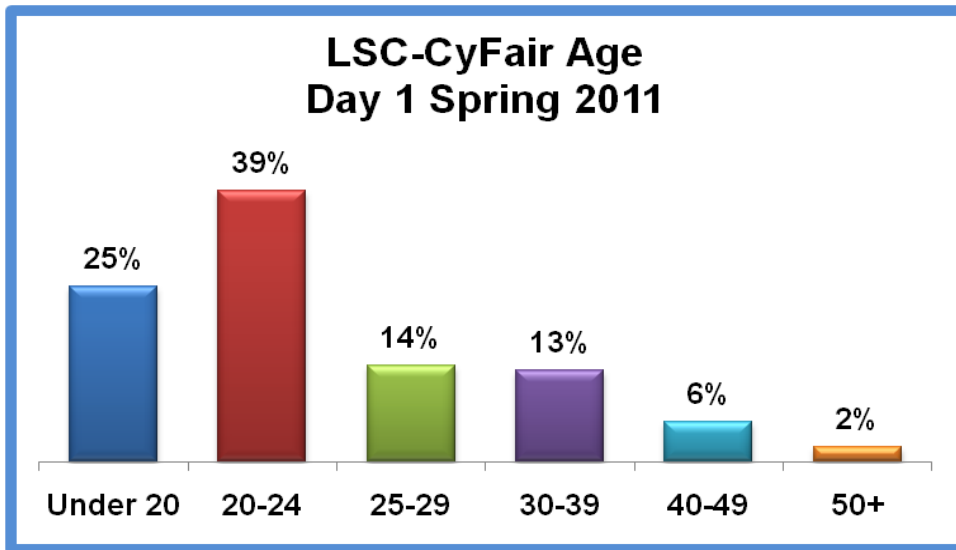

Source: ORIE 1/18/2011
WO-2298
cah

**Lone Star College System
Student Demographics
Day 1
Spring 2011**

Source: ORIE 1/18/2011
 WO-2298
 cah

**Lone Star College System
LSC-CyFair
Student Demographics Trends
Day 1
Spring 2011**

Source: ORIE 1/18/2011
WO-2298
cah

**Lone Star College System
LSC-CyFair
Student Demographics Trends
Day 1
Spring 2011**

Source: ORIE 1/18/2011
WO-2298
cah

**Lone Star College System
LSC-CyFair
Student Demographics Trends
Day 1
Spring 2011**