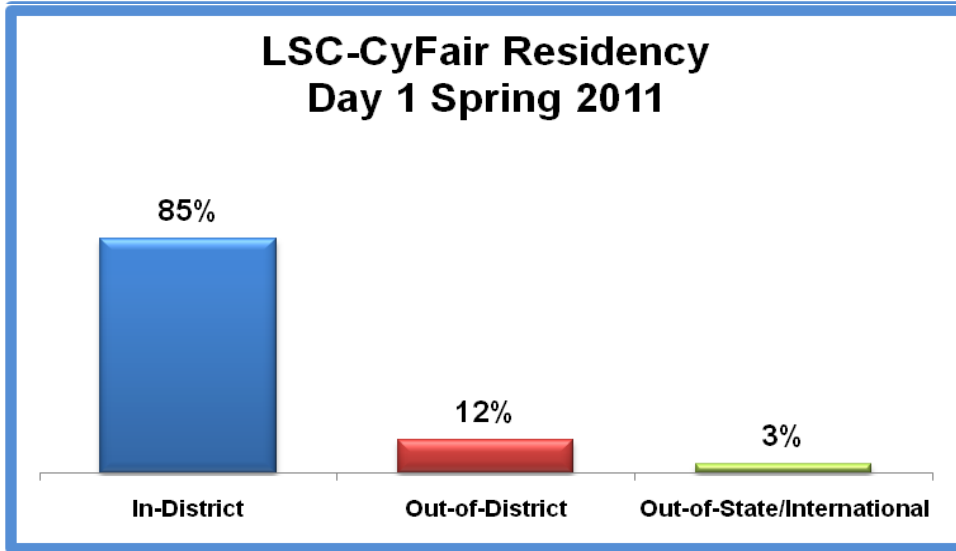

**Lone Star College System
LSC-CyFair
Student Demographics Trends
Day 1
Spring 2011**

Source: ORIE 1/18/2011
WO-2298