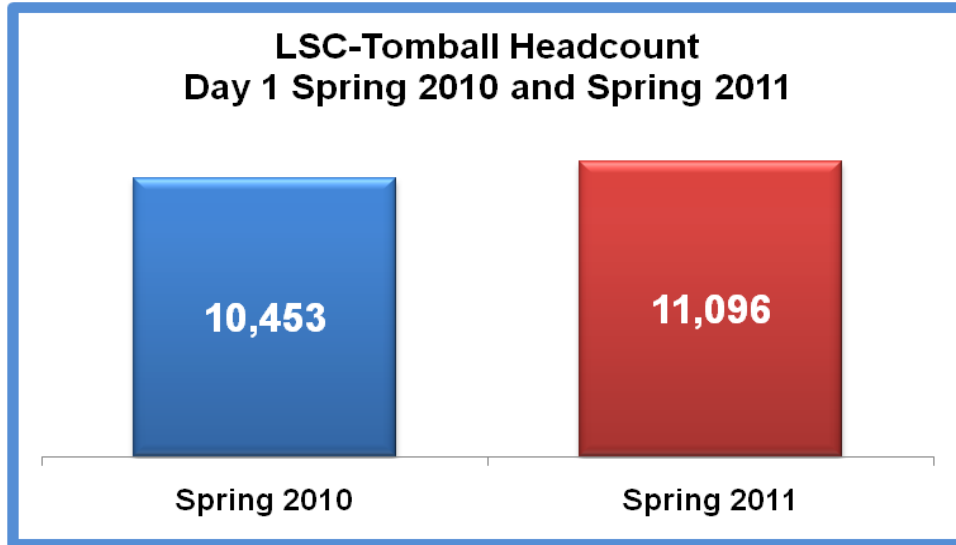

**Lone Star College System
LSC-Tomball
Student Demographics Trends
Day 1
Spring 2011**

Source: ORIE 1/18/2011
WO-2298
cah