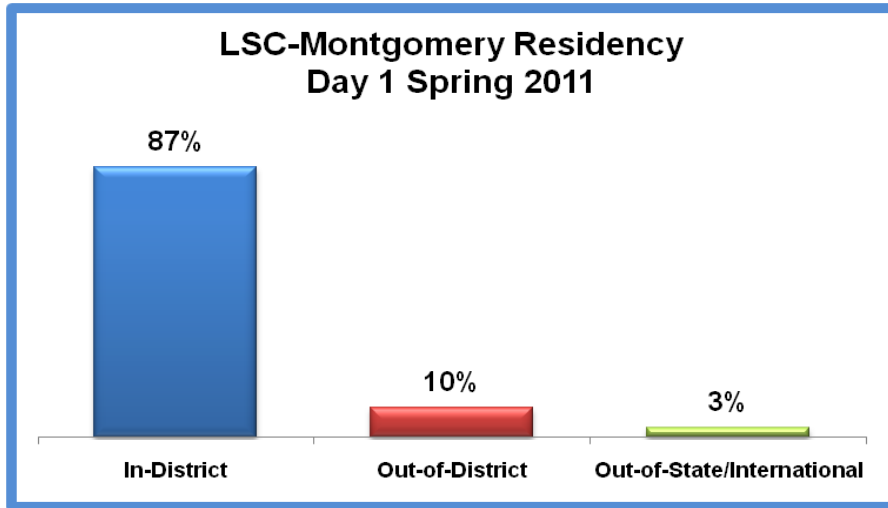

**Lone Star College System
LSC-Montgomery
Student Demographics Trends
Day 1
Spring 2011**

Source: ORIE 1/18/2011
WO-2298
cah