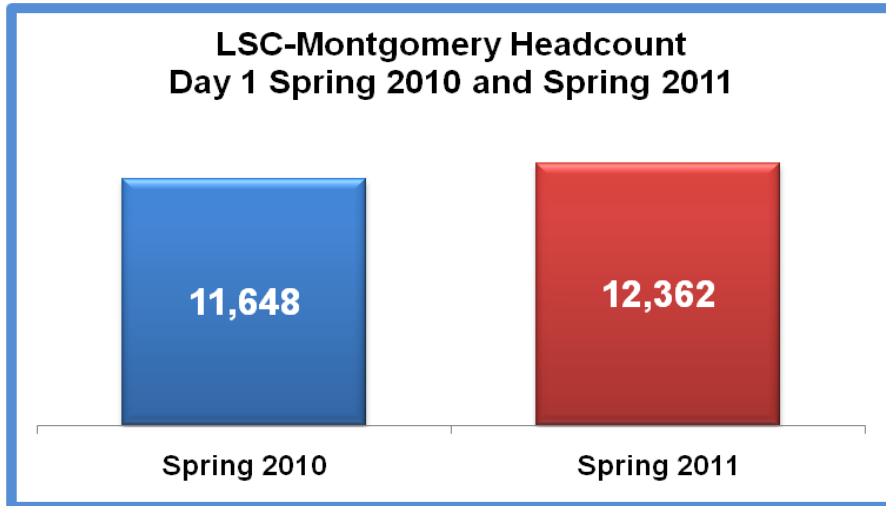

**Lone Star College System
LSC-Montgomery
Student Demographics Trends
Day 1
Spring 2011**

Source: ORIE 1/18/2011
WO-2298
cah