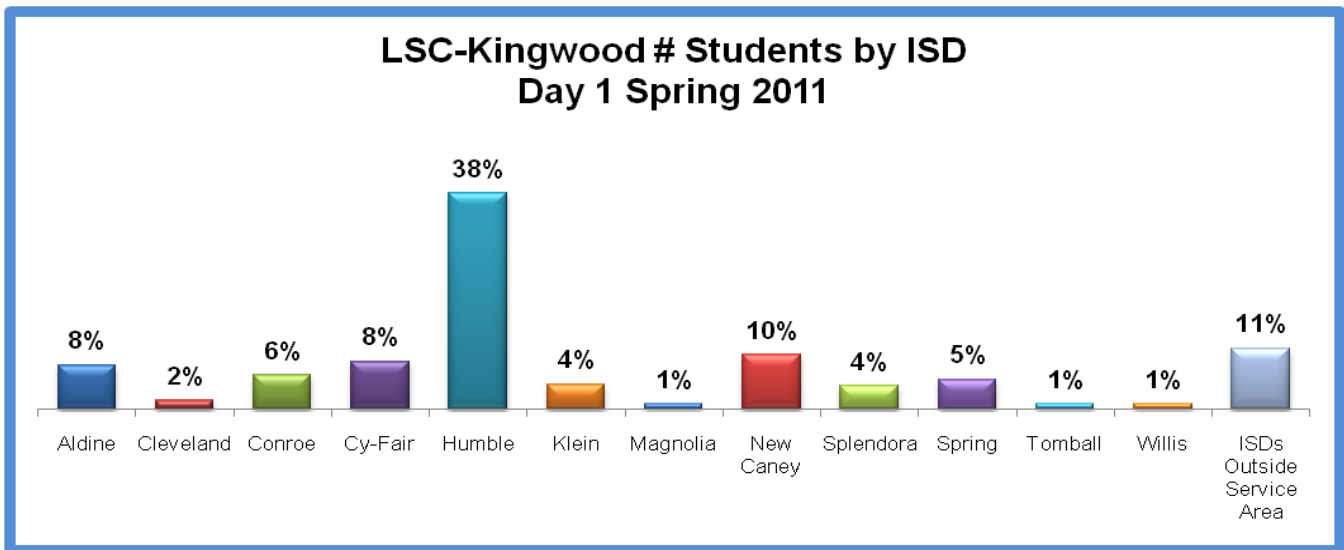

Source: ORIE 1/18/2011
WO-2298
cah

**Lone Star College System
LSC-CyFair
Student Demographics Trends
Day 1
Spring 2011**

Source: ORIE 1/18/2011
WO-2298
cah

**Lone Star College System
LSC-CyFair
Student Demographics Trends
Day 1
Spring 2011**

Source: ORIE 1/18/2011
WO-2298

**Lone Star College System
LSC-Kingwood
Student Demographics Trends
Day 1
Spring 2011**

Source: ORIE 1/18/2011
WO-2298
cah

**Lone Star College System
LSC-Kingwood
Student Demographics Trends
Day 1
Spring 2011**

Source: ORIE 1/18/2011
WO-2298
cah

Lone Star College System LSC-Kingwood Student Demographics Trends Day 1 Spring 2011

Source: ORIE 1/18/2011
WO-2298
cah

**Lone Star College System
LSC-Montgomery
Student Demographics Trends
Day 1
Spring 2011**