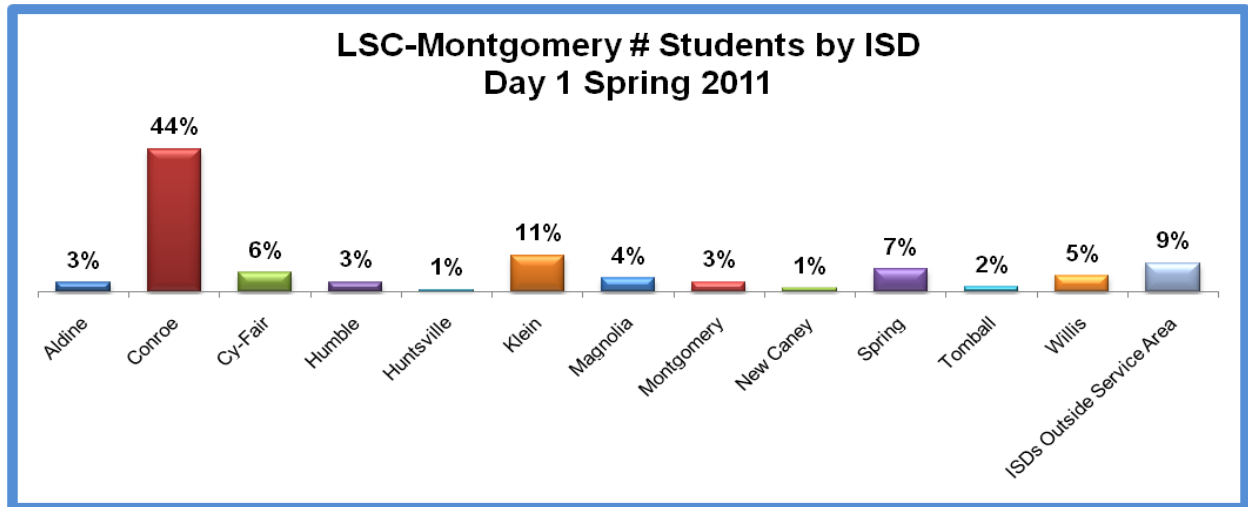

**Lone Star College System
LSC-Montgomery
Student Demographics Trends
Day 1
Spring 2011**

Source: ORIE 1/18/2011
WO-2298
cah