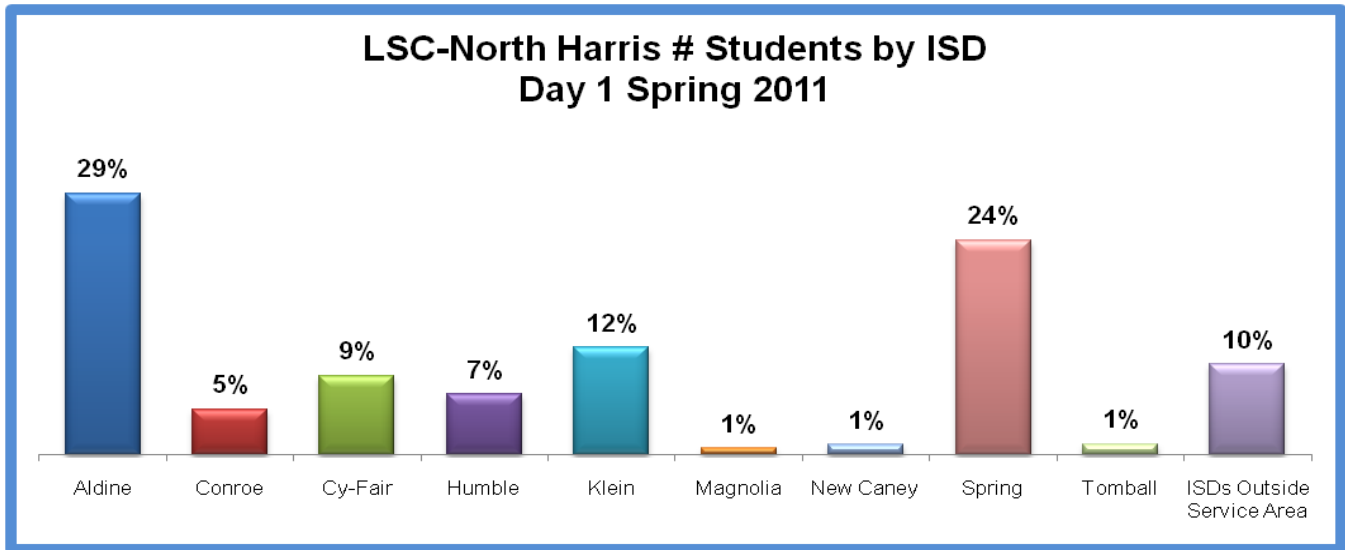

Lone Star College System LSC-North Harris Student Demographics Trends Day 1 Spring 2011

Source: ORIE 1/18/2011
WO-2298
cah

Research and Institutional Effectiveness

Lone Star College System LSC-North Harris Student Demographics Trends Day 1 Spring 2011