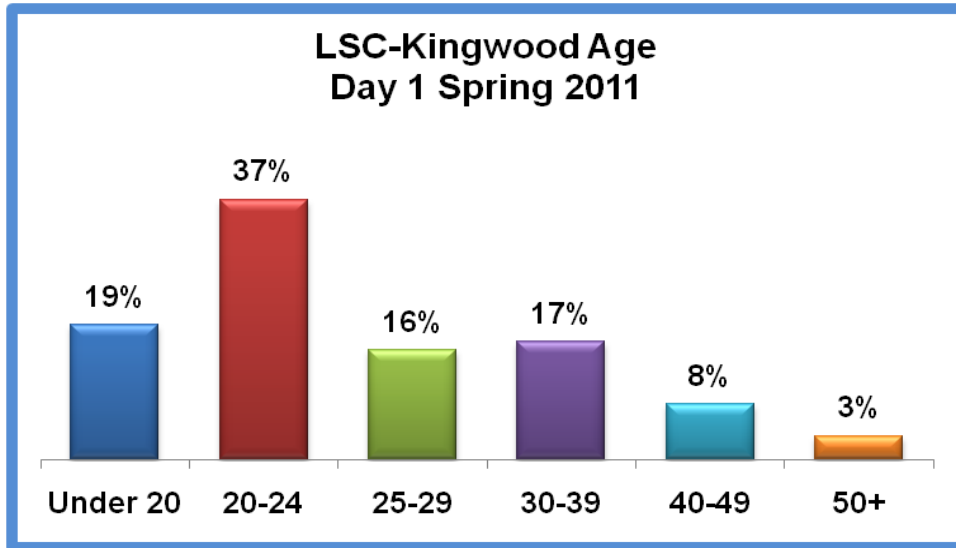

Source: ORIE 1/18/2011
WO-2298
cah

**Lone Star College System
Student Demographics
Day 1
Spring 2011**

Source: ORIE 1/18/2011
 WO-2298
 cah

**Lone Star College System
LSC-CyFair
Student Demographics Trends
Day 1
Spring 2011**

Source: ORIE 1/18/2011
WO-2298
cah

**Lone Star College System
LSC-CyFair
Student Demographics Trends
Day 1
Spring 2011**

Source: ORIE 1/18/2011
WO-2298
cah

**Lone Star College System
LSC-CyFair
Student Demographics Trends
Day 1
Spring 2011**

Source: ORIE 1/18/2011
WO-2298

**Lone Star College System
LSC-Kingwood
Student Demographics Trends
Day 1
Spring 2011**

Source: ORIE 1/18/2011
WO-2298
cah

**Lone Star College System
LSC-Kingwood
Student Demographics Trends
Day 1
Spring 2011**