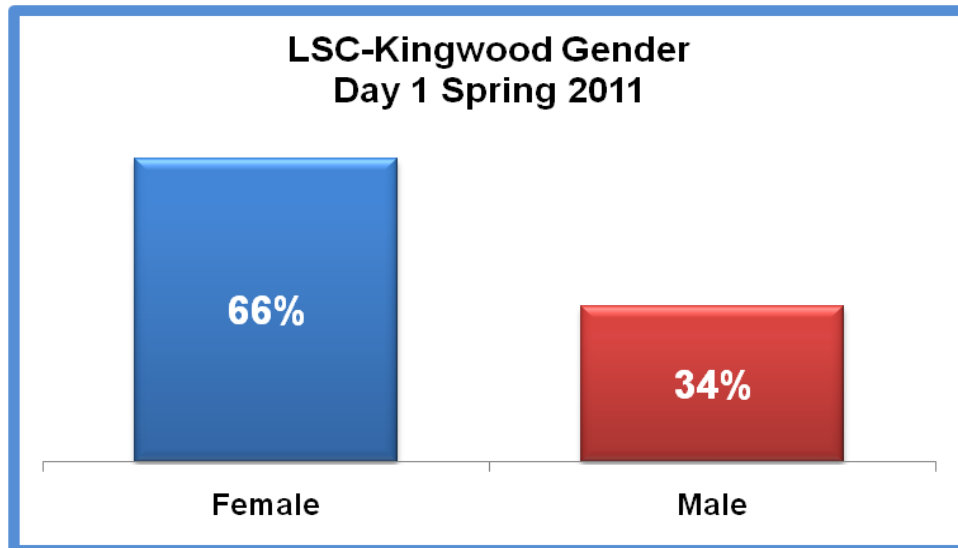

**Lone Star College System
LSC-Kingwood
Student Demographics Trends
Day 1
Spring 2011**

Source: ORIE 1/18/2011
WO-2298
cah