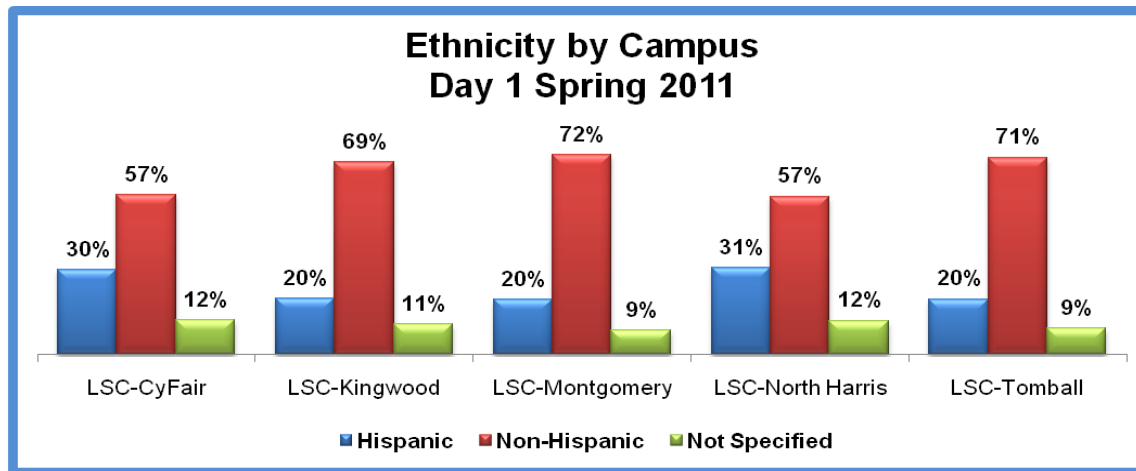

**Lone Star College System
Student Demographics
Day 1
Spring 2011**

Ethnicity	System-wide		LSC-CyFair		LSC-Kingwood		LSC-Montgomery		LSC-North Harris		LSC-Tomball	
	#	%	#	%	#	%	#	%	#	%	#	%
Hispanic	17,397	25%	5,525	30%	2,147	20%	2,439	20%	5,075	31%	2,211	20%
Non-Hispanic	43,623	64%	10,385	57%	7,312	69%	8,839	72%	9,248	57%	7,839	71%
Not Specified	7,522	11%	2,254	12%	1,150	11%	1,084	9%	1,988	12%	1,046	9%
Grand Total	68,542	100%	18,164	100%	10,609	100%	12,362	100%	16,311	100%	11,096	100%

Source: ORIE 1/18/2011
WO-2298
cah