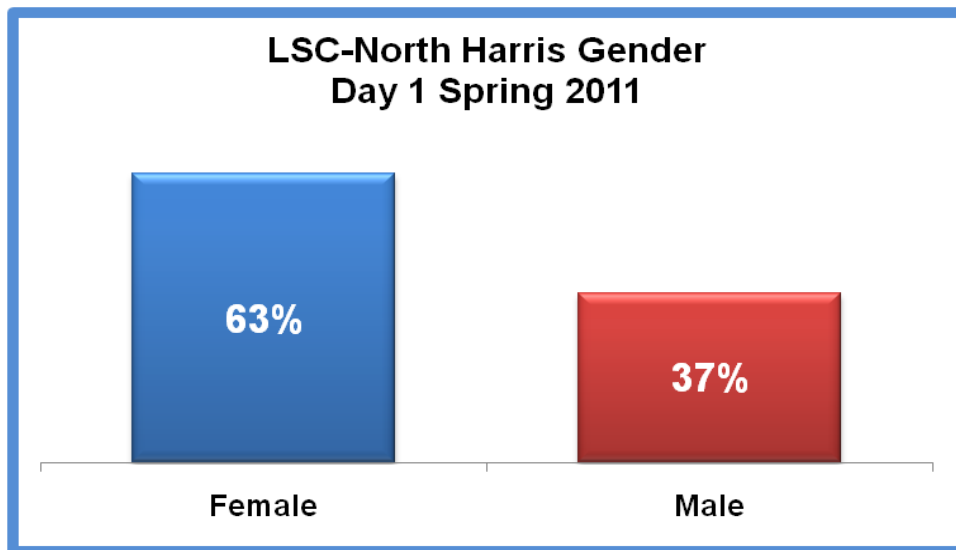

Research and Institutional Effectiveness

Lone Star College System LSC-North Harris Student Demographics Trends Day 1 Spring 2011

Source: ORIE 1/18/2011
WO-2298
cah