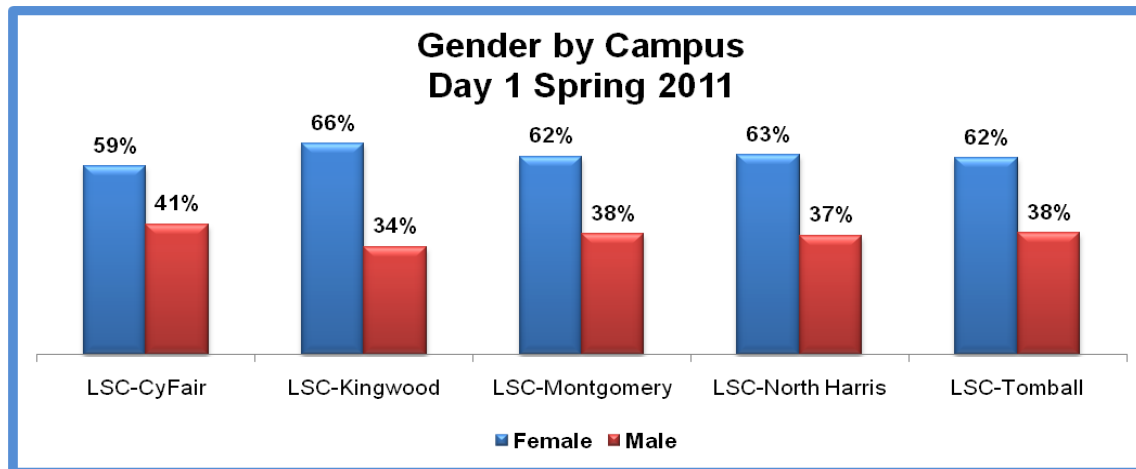

**Lone Star College System
Student Demographics
Day 1
Spring 2011**

Gender	System-wide		LSC-CyFair		LSC-Kingwood		LSC-Montgomery		LSC-North Harris		LSC-Tomball	
	#	%	#	%	#	%	#	%	#	%	#	%
Female	42,472	62%	10,735	59%	7,013	66%	7,677	62%	10,201	63%	6,846	62%
Male	26,025	38%	7,418	41%	3,591	34%	4,676	38%	6,101	37%	4,239	38%
Missing	45	0%	11	0%	5	0%	9	0%	9	0%	11	0%
Grand Total	68,542	100%	18,164	100%	10,609	100%	12,362	100%	16,311	100%	11,096	100%

Source: ORIE 1/18/2011
WO-2298
cah