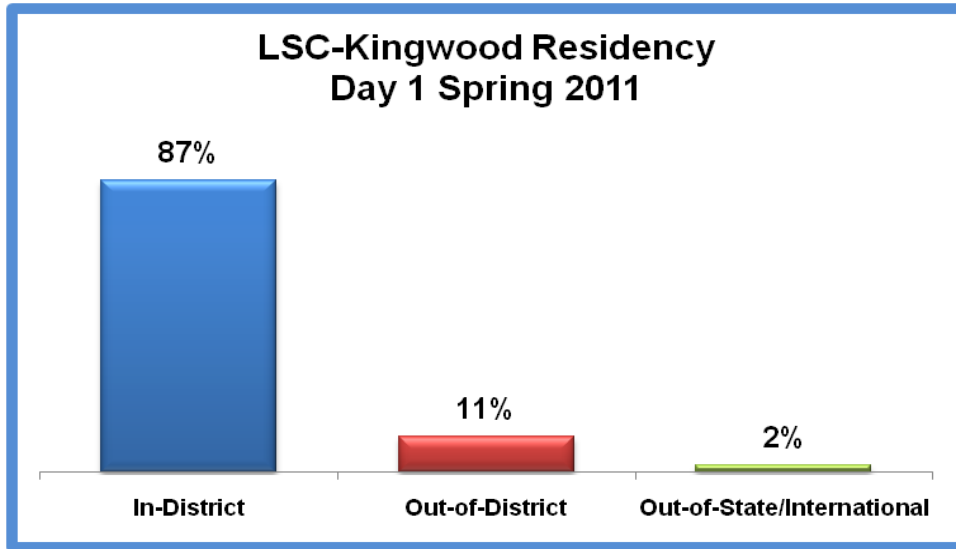

Lone Star College System LSC-Kingwood Student Demographics Trends Day 1 Spring 2011

Source: ORIE 1/18/2011
WO-2298
cah