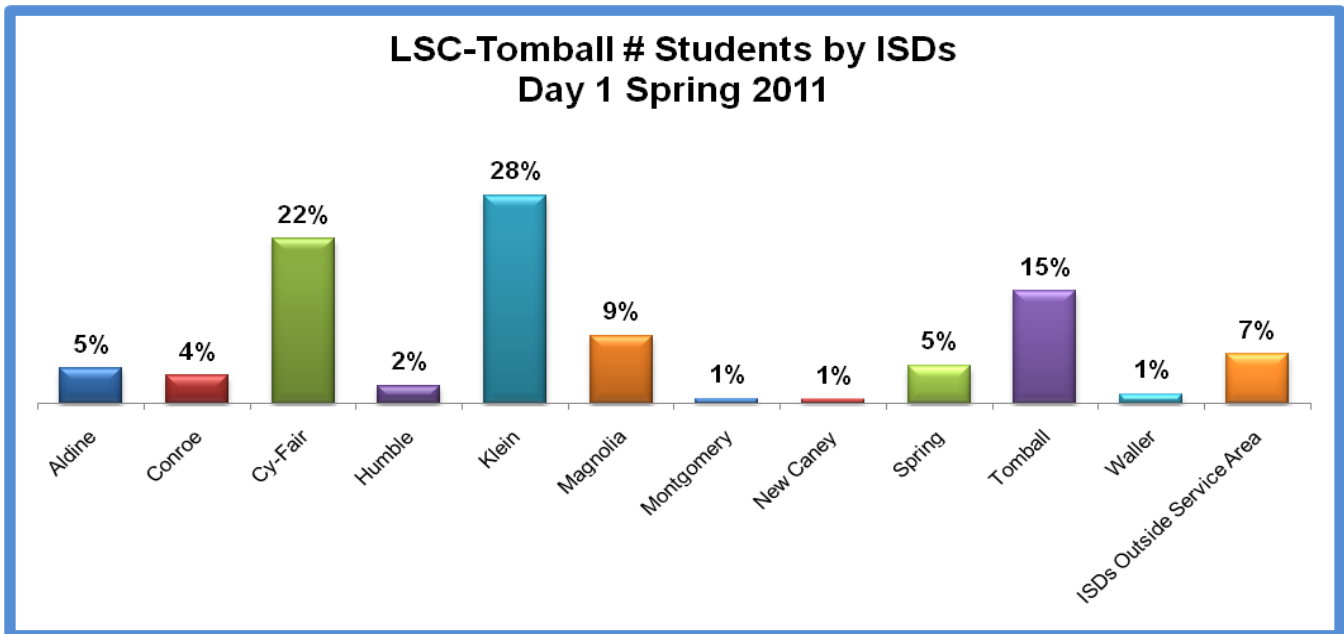

Research and Institutional Effectiveness

Lone Star College System LSC-Tomball Student Demographics Trends Day 1 Spring 2011

Source: ORIE 1/18/2011
WO-2298
cah