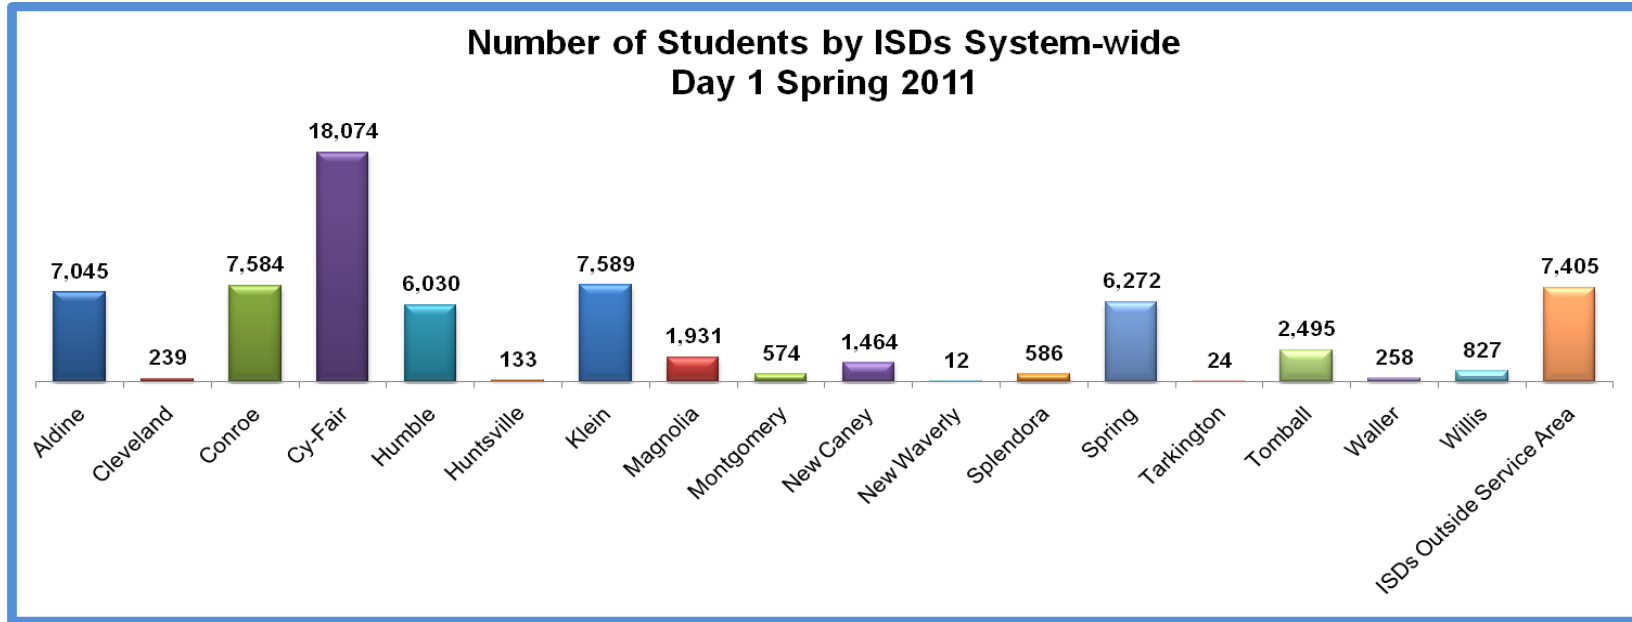

Source: ORIE 1/18/2011
WO-2298
cah

**Lone Star College System
Student Demographics
Day 1
Spring 2011**

ISDs	System-wide		LSC-CyFair		LSC-Kingwood		LSC-Montgomery		LSC-North Harris		LSC-Tomball	
	#	%	#	%	#	%	#	%	#	%	#	%
Aldine	7,045	10%	586	3%	831	8%	365	3%	4,741	29%	522	5%
Cleveland	239	0%	10	0%	169	2%	36	0%	18	0%	6	0%
Conroe	7,584	11%	256	1%	646	6%	5,433	44%	827	5%	422	4%
Cy-Fair	18,074	26%	12,559	69%	900	8%	735	6%	1,435	9%	2,445	22%
Humble	6,030	9%	254	1%	4,031	38%	382	3%	1,095	7%	268	2%
Huntsville	133	0%	12	11%	11	0%	88	1%	12	0%	10	0%
Klein	7,589	11%	676	4%	473	4%	1,399	11%	1,948	12%	3,093	28%
Magnolia	1,931	3%	156	1%	108	1%	532	4%	127	1%	1,008	9%
Montgomery	574	1%	24	0%	46	0%	383	3%	45	0%	76	1%
New Caney	1,464	2%	54	0%	1,021	10%	142	1%	185	1%	62	1%
New Waverly	12	0%					9	0%			3	0%
Splendora	586	1%	15	0%	440	4%	54	0%	59	0%	18	0%
Spring	6,272	9%	383	2%	565	5%	864	7%	3,894	24%	566	5%
Tarkington	24	0%	1	0%	16	0%	1	0%	5	0%	1	0%
Tomball	2,495	4%	281	2%	143	1%	196	2%	199	1%	1,676	15%
Waller	258	0%	78	0%	9	0%	18	0%	11	0%	142	1%
Willis	827	1%	37	0%	60	1%	620	5%	69	0%	41	0%
ISDs Outside Service Area	7,405	11%	2,782	15%	1,140	11%	1,105	9%	1,641	10%	737	7%
Grand Total	68,542	100%	18,164	100%	10,609	100%	12,362	100%	16,311	100%	11,096	100%

Source: ORIE 1/18/2011
WO-2298
cah

**Lone Star College System
Student Demographics
Day 1
Spring 2011**

Source: ORIE 1/18/2011
 WO-2298
 cah

**Lone Star College System
LSC-CyFair
Student Demographics Trends
Day 1
Spring 2011**