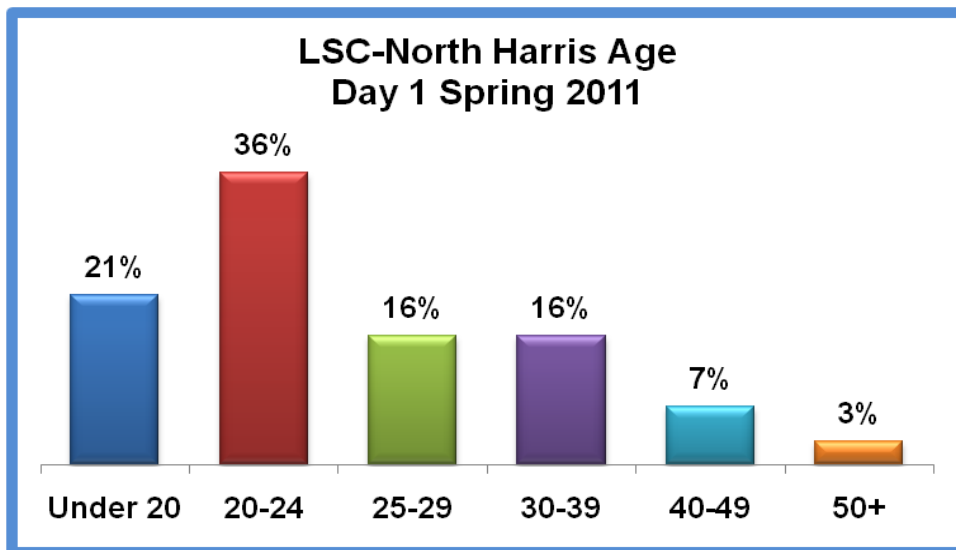

Research and Institutional Effectiveness

Lone Star College System LSC-North Harris Student Demographics Trends Day 1 Spring 2011

Source: ORIE 1/18/2011
WO-2298
cah