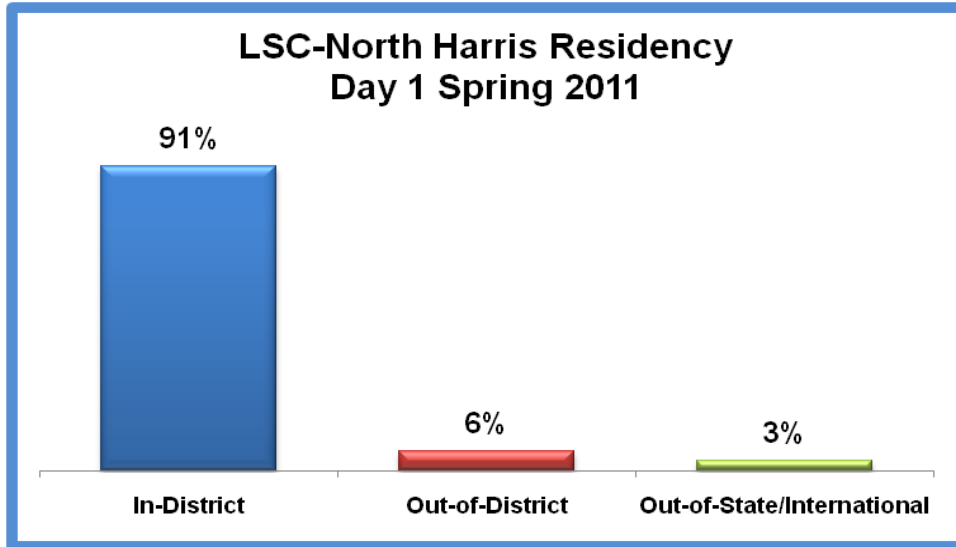

Lone Star College System LSC-North Harris Student Demographics Trends Day 1 Spring 2011

Source: ORIE 1/18/2011
WO-2298
cah

Research and Institutional Effectiveness

Lone Star College System LSC-North Harris Student Demographics Trends Day 1 Spring 2011