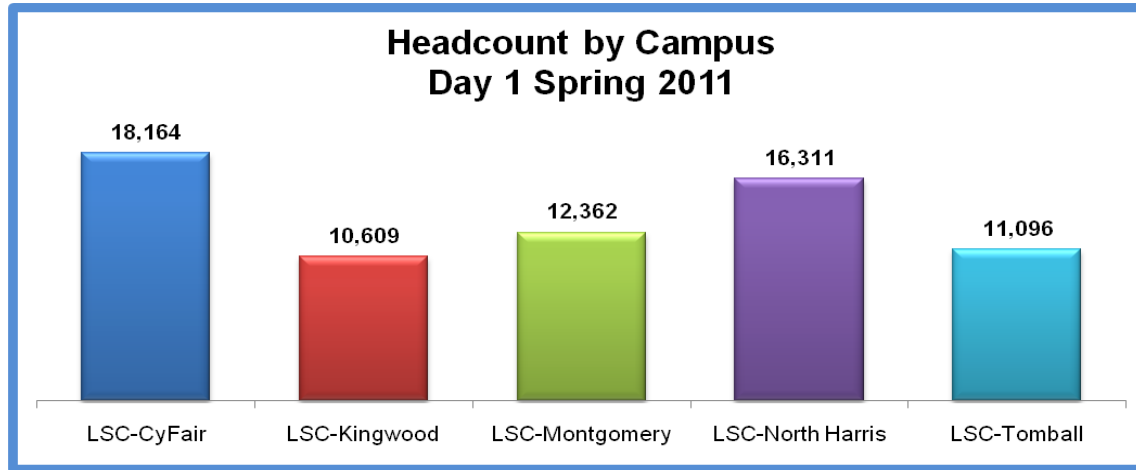

**Lone Star College System
Student Demographics
Day 1
Spring 2011**

Headcount	System-wide		LSC-CyFair		LSC-Kingwood		LSC-Montgomery		LSC-North Harris		LSC-Tomball	
	#	%	#	%	#	%	#	%	#	%	#	%
Grand Total	68,542	100%	18,164	27%	10,609	15%	12,362	18%	16,311	24%	11,096	16%

Source: ORIE 1/18/2011
WO-2298
cah

**Lone Star College System
Student Demographics
Day 1
Spring 2011**

Gender	System-wide		LSC-CyFair		LSC-Kingwood		LSC-Montgomery		LSC-North Harris		LSC-Tomball	
	#	%	#	%	#	%	#	%	#	%	#	%
Female	42,472	62%	10,735	59%	7,013	66%	7,677	62%	10,201	63%	6,846	62%
Male	26,025	38%	7,418	41%	3,591	34%	4,676	38%	6,101	37%	4,239	38%
Missing	45	0%	11	0%	5	0%	9	0%	9	0%	11	0%
Grand Total	68,542	100%	18,164	100%	10,609	100%	12,362	100%	16,311	100%	11,096	100%