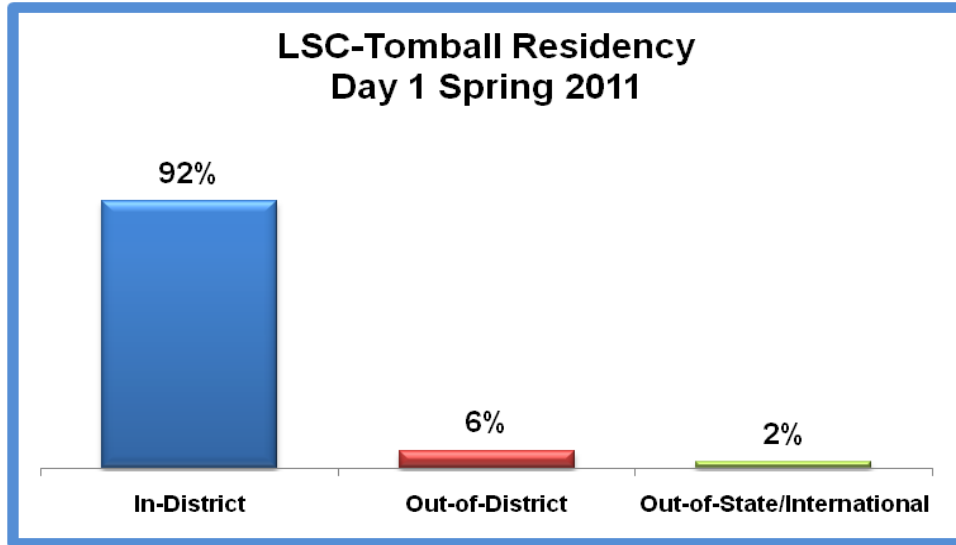

Research and Institutional Effectiveness

Lone Star College System LSC-Tomball Student Demographics Trends Day 1 Spring 2011

Source: ORIE 1/18/2011
WO-2298
cah