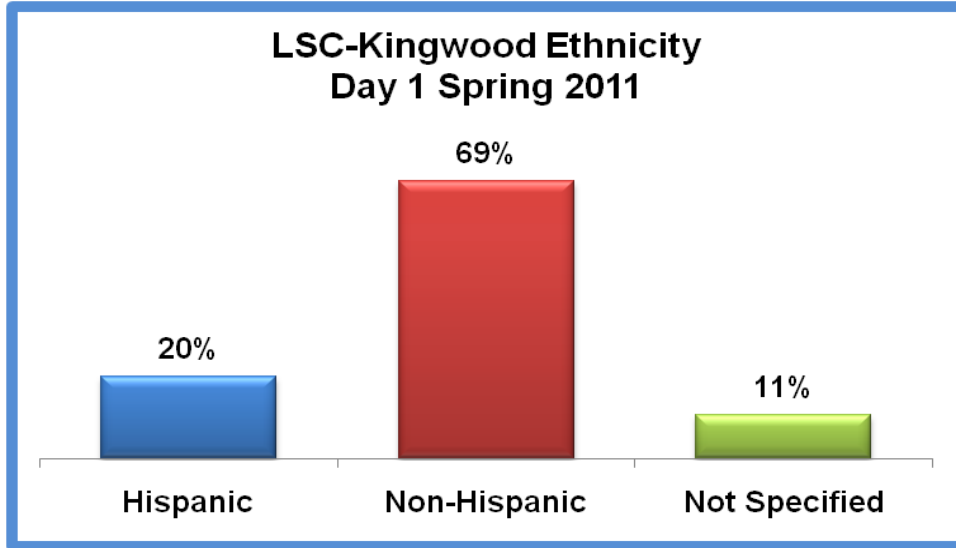

**Lone Star College System
LSC-Kingwood
Student Demographics Trends
Day 1
Spring 2011**

Source: ORIE 1/18/2011
WO-2298
cah