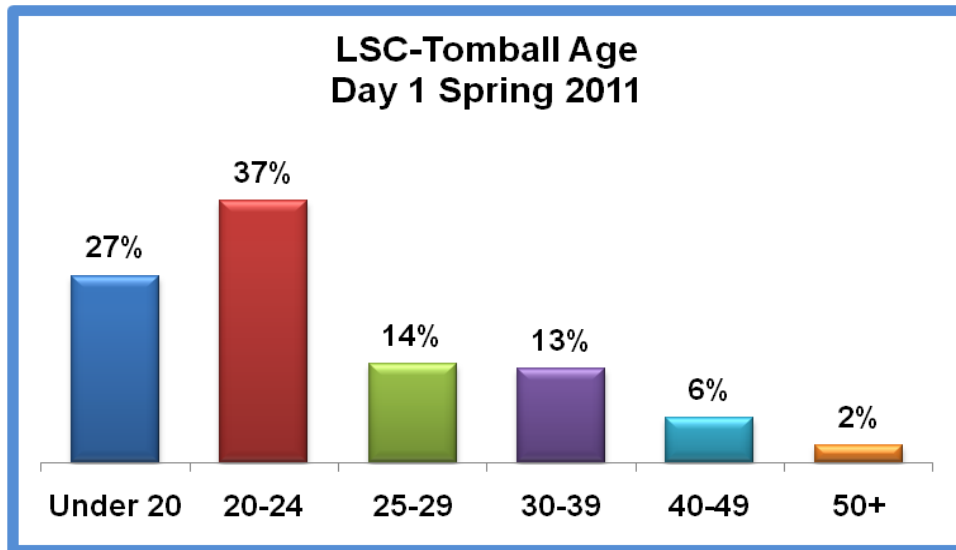

Lone Star College System LSC-North Harris Student Demographics Trends Day 1 Spring 2011

Source: ORIE 1/18/2011
WO-2298
cah

Research and Institutional Effectiveness

Lone Star College System LSC-North Harris Student Demographics Trends Day 1 Spring 2011

Source: ORIE 1/18/2011
WO-2298
cah

**Lone Star College System
LSC-Tomball
Student Demographics Trends
Day 1
Spring 2011**

Source: ORIE 1/18/2011
WO-2298
cah

**Lone Star College System
LSC-Tomball
Student Demographics Trends
Day 1
Spring 2011**